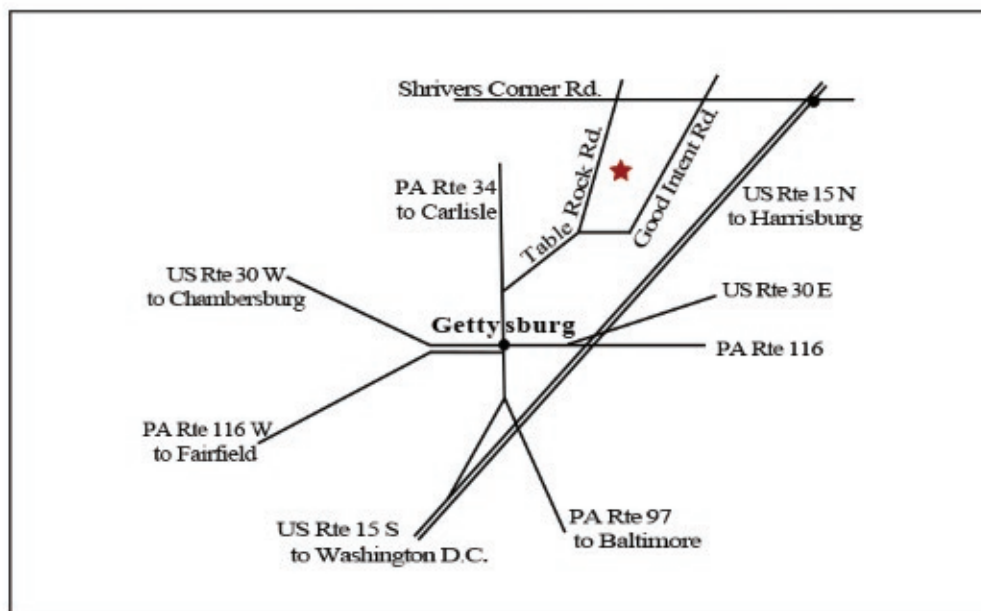

# Area Map to the 150th Gettysburg Country Music Tribute - "Thunder in the Sky"

**GPS Location: 1085 Table Rock Road, Gettysburg, PA**

## Driving Directions

### FROM THE EAST:

Route 30 West to US Route 15 North, to Hunterstown Exit, Route 394 West, (Shrivvers Corner Road). Left on Shrivvers Corner Road (approx. one mile) to left on Good Intent Road (South) follow signs to parking area.

### FROM GETTYSBURG:

Route 34 North (Carlisle Street) to right on Table Rock Road to parking area. (The reenactment site is approximately 3 1/2 miles North from the center of town.)